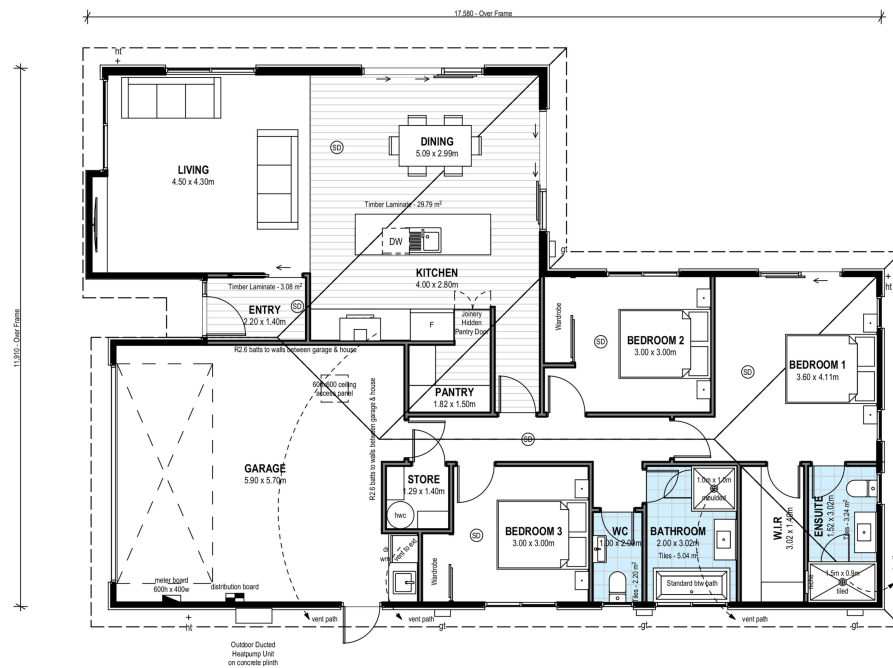

\$869,000

 **mikegreerhomes**

Rangiora

Lot 113 Bellgrove

for sale

dwelling size | section size
173 m² | 520 m²

homes
for
sale

This spacious home has a thoughtful floor plan that combines three double bedrooms, one bathroom, an ensuite and a separate WC, with a superb open plan living area. The well-appointed kitchen flows nicely with the North facing dining and living areas to create an overall space that opens out onto the outdoor entertaining area. Finished with quality fixtures and fittings throughout and a landscaped section, this home offers great value and an easy lifestyle.

dwelling size | section size

173 m² | 520 m²

3 2 2 1 2

N2856

After Sales Care

At Mike Greer Homes we are committed to making the build journey as stress-free as possible. Our After Sales Care programme addresses any maintenance issues and ensures that any remedial work is undertaken once it is logged and approved.